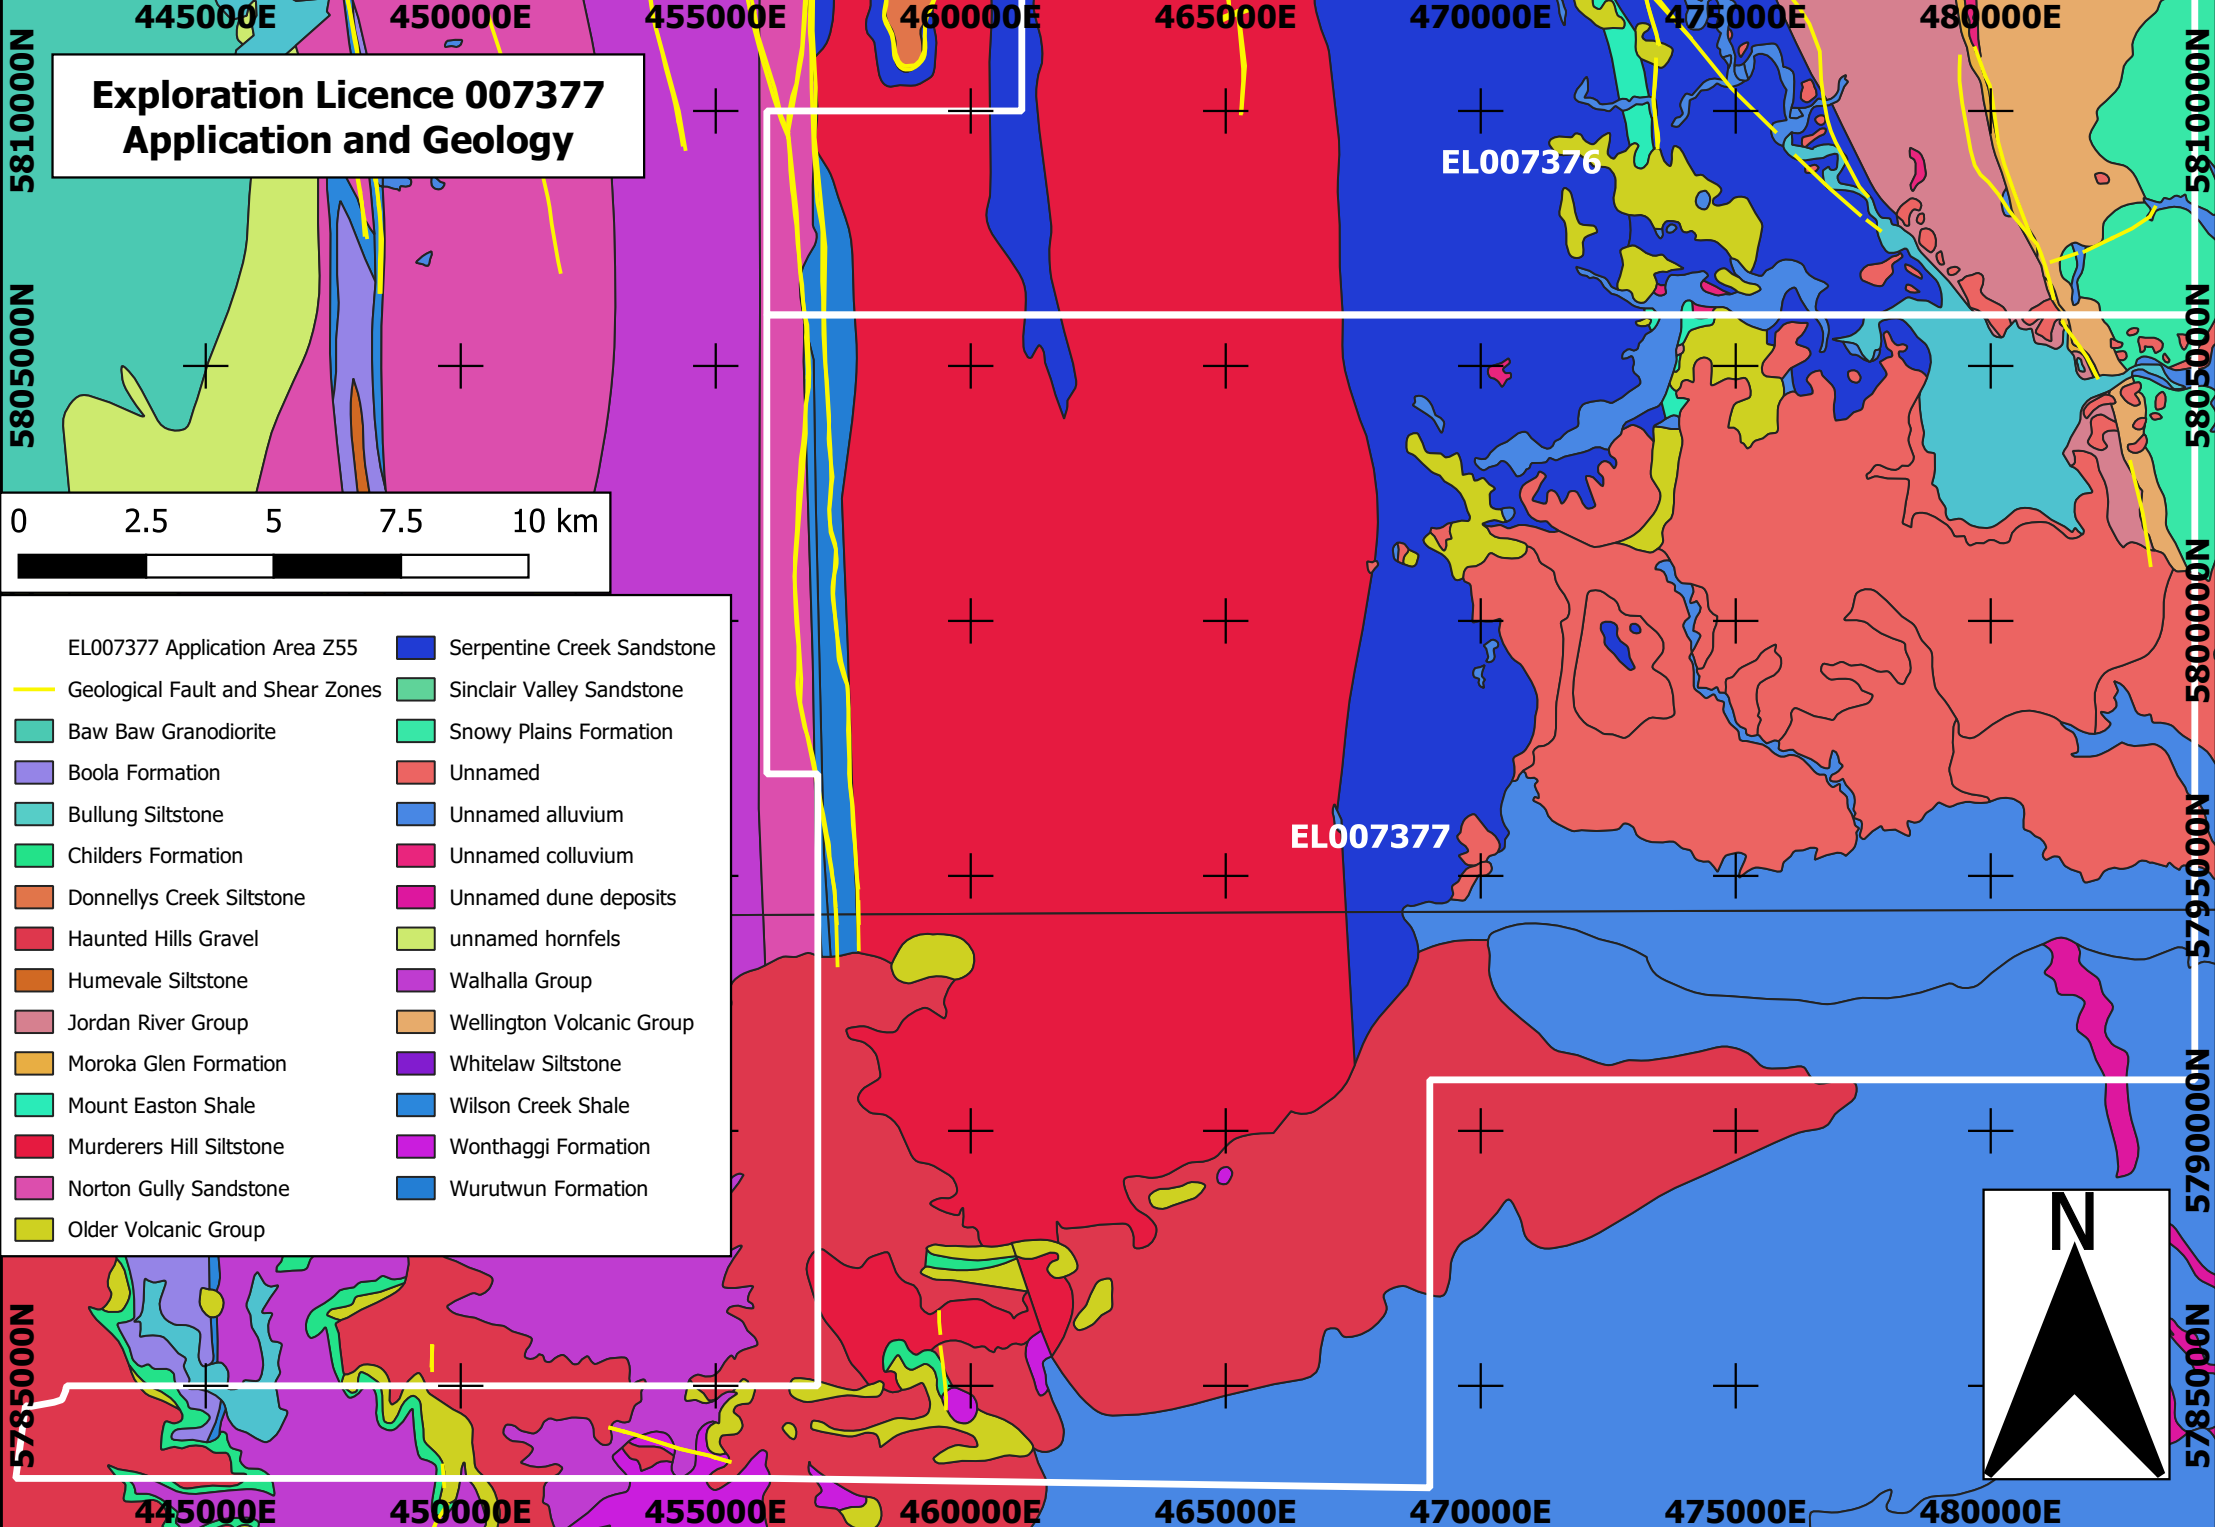

Exploration Licence 007377 Application and Geology

EL007377 Application Area Z55	Serpentine Creek Sandstone
Geological Fault and Shear Zones	Sinclair Valley Sandstone
Baw Baw Granodiorite	Snowy Plains Formation
Boola Formation	Unnamed
Bullung Siltstone	Unnamed alluvium
Childers Formation	Unnamed colluvium
Donnellys Creek Siltstone	Unnamed dune deposits
Haunted Hills Gravel	unnamed hornfels
Humevale Siltstone	Walhalla Group
Jordan River Group	Wellington Volcanic Group
Moroka Glen Formation	Whitelaw Siltstone
Mount Easton Shale	Wilson Creek Shale
Murderers Hill Siltstone	Wonthaggi Formation
Norton Gully Sandstone	Wurutwun Formation
Older Volcanic Group	