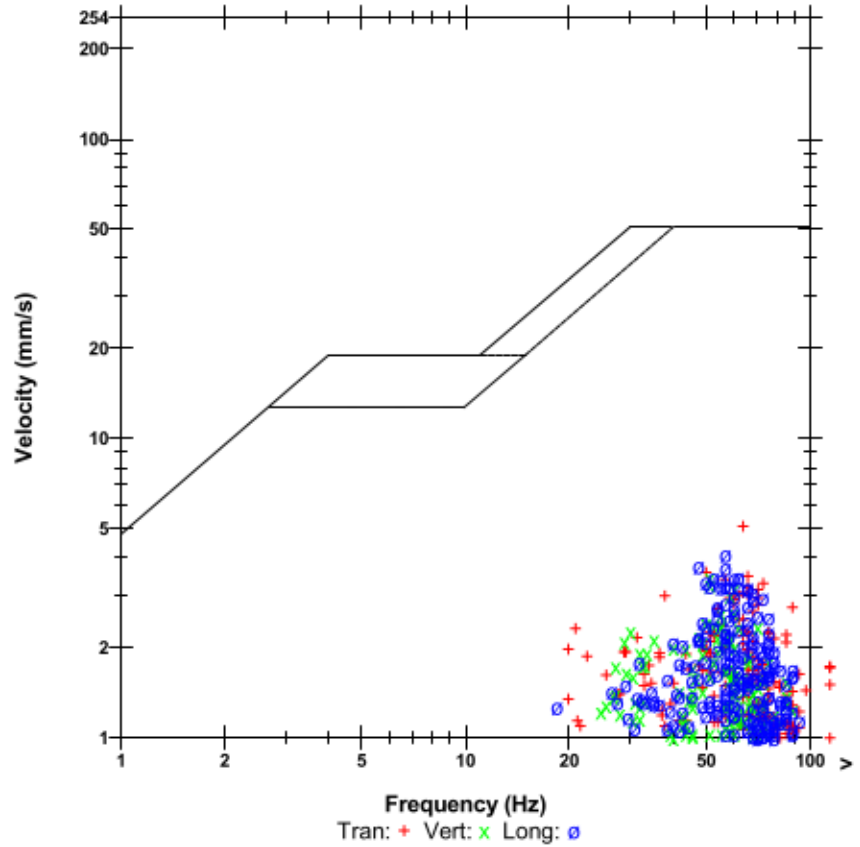

Date/Time Vert at 14:08:07 April 27, 2021
Trigger Source Geo: 0.300 mm/s
Range Geo: 31.75 mm/s
Record Time 10.0 sec at 4096 sps

Notes

Extended Notes

Microphone Linear Weighting
PSPL 1.250 pa.(L) at 6.683 sec
ZC Freq 98 Hz
Channel Test Check (Freq = 0.0 Hz Amp = 0 mv)

	Tran	Vert	Long	
PPV	5.096	3.429	4.096	mm/s
ZC Freq	64	51	57	Hz
Time (Rel. to Trig)	7.247	6.966	6.944	sec
Peak Acceleration	0.212	0.126	0.166	g
Peak Displacement	0.012	0.010	0.011	mm
Sensor Check	Passed	Passed	Passed	
Frequency	7.5	7.3	7.6	Hz
Overswing Ratio	3.9	4.0	3.7	

Peak Vector Sum 5.202 mm/s at 7.247 sec

USBM RI8507 And OSMRE

Time Scale: 0.50 sec/div **Amplitude Scale:** Geo: 2.000 mm/s/div Mic: 10.000 pa.(L)/div
Trigger =

Sensor Check