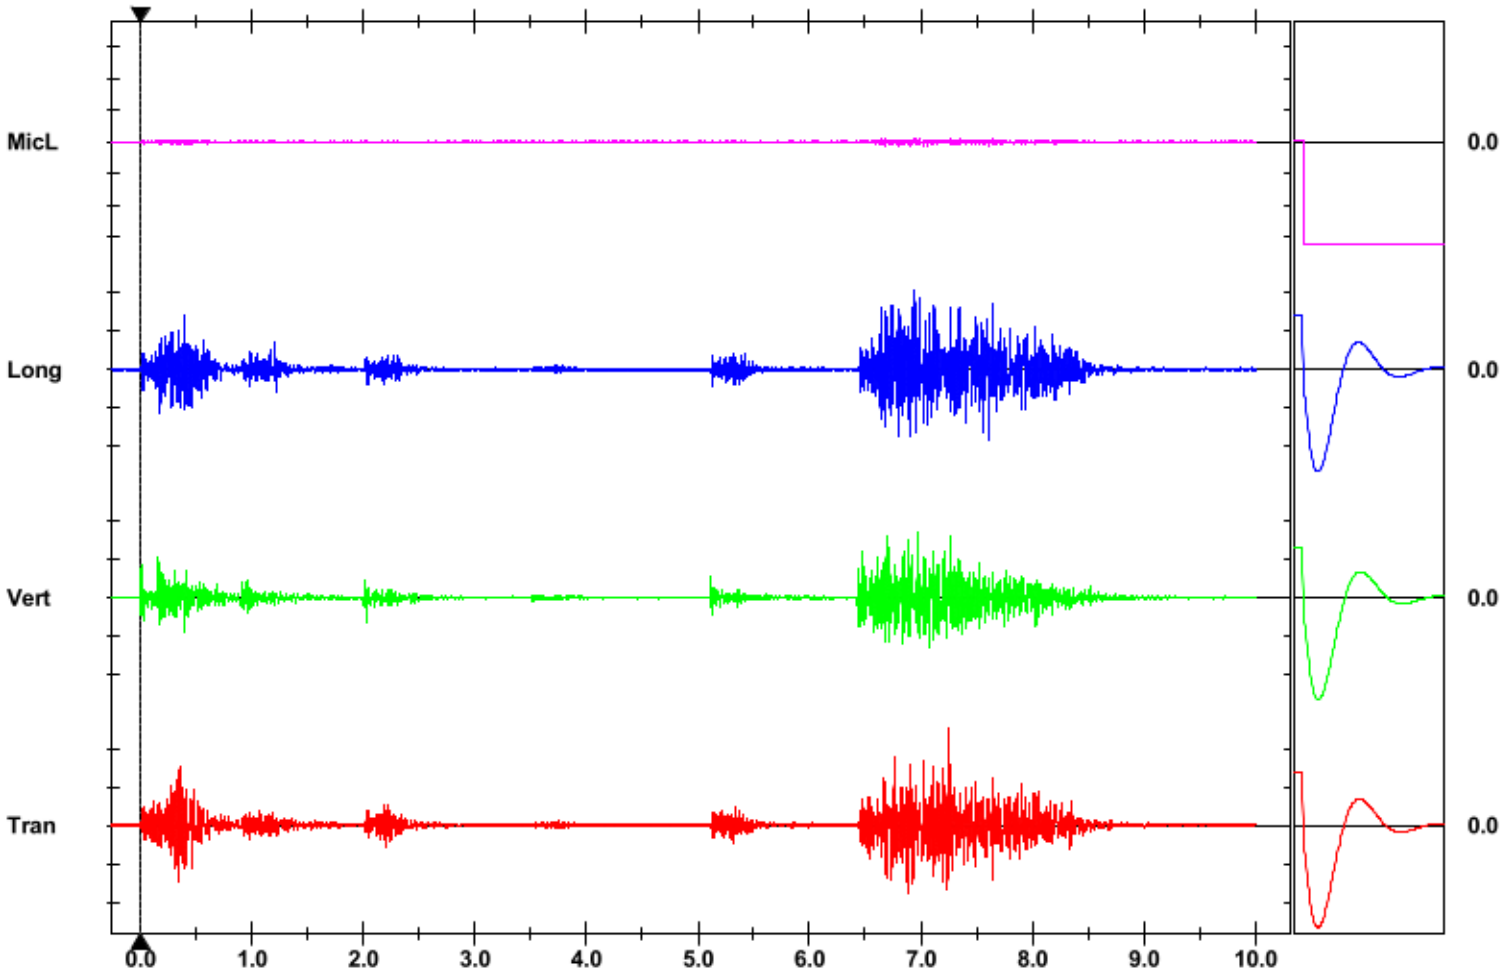

Date/Time Vert at 14:08:07 April 27, 2021
Trigger Source Geo: 0.300 mm/s
Range Geo: 31.75 mm/s
Record Time 10.0 sec at 4096 sps

Notes

Extended Notes

Microphone Linear Weighting
PSPL 1.250 pa.(L) at 6.683 sec
ZC Freq 98 Hz
Channel Test Check (Freq = 0.0 Hz Amp = 0 mv)

	Tran	Vert	Long	
PPV	5.096	3.429	4.096	mm/s
ZC Freq	64	51	57	Hz
Time (Rel. to Trig)	7.247	6.966	6.944	sec
Peak Acceleration	0.212	0.126	0.166	g
Peak Displacement	0.012	0.010	0.011	mm
Sensor Check	Passed	Passed	Passed	
Frequency	7.5	7.3	7.6	Hz
Overswing Ratio	3.9	4.0	3.7	

Peak Vector Sum 5.202 mm/s at 7.247 sec

USBM RI8507 And OSMRE

Time Scale: 0.50 sec/div **Amplitude Scale:** Geo: 2.000 mm/s/div Mic: 10.000 pa.(L)/div
Trigger =

Sensor Check