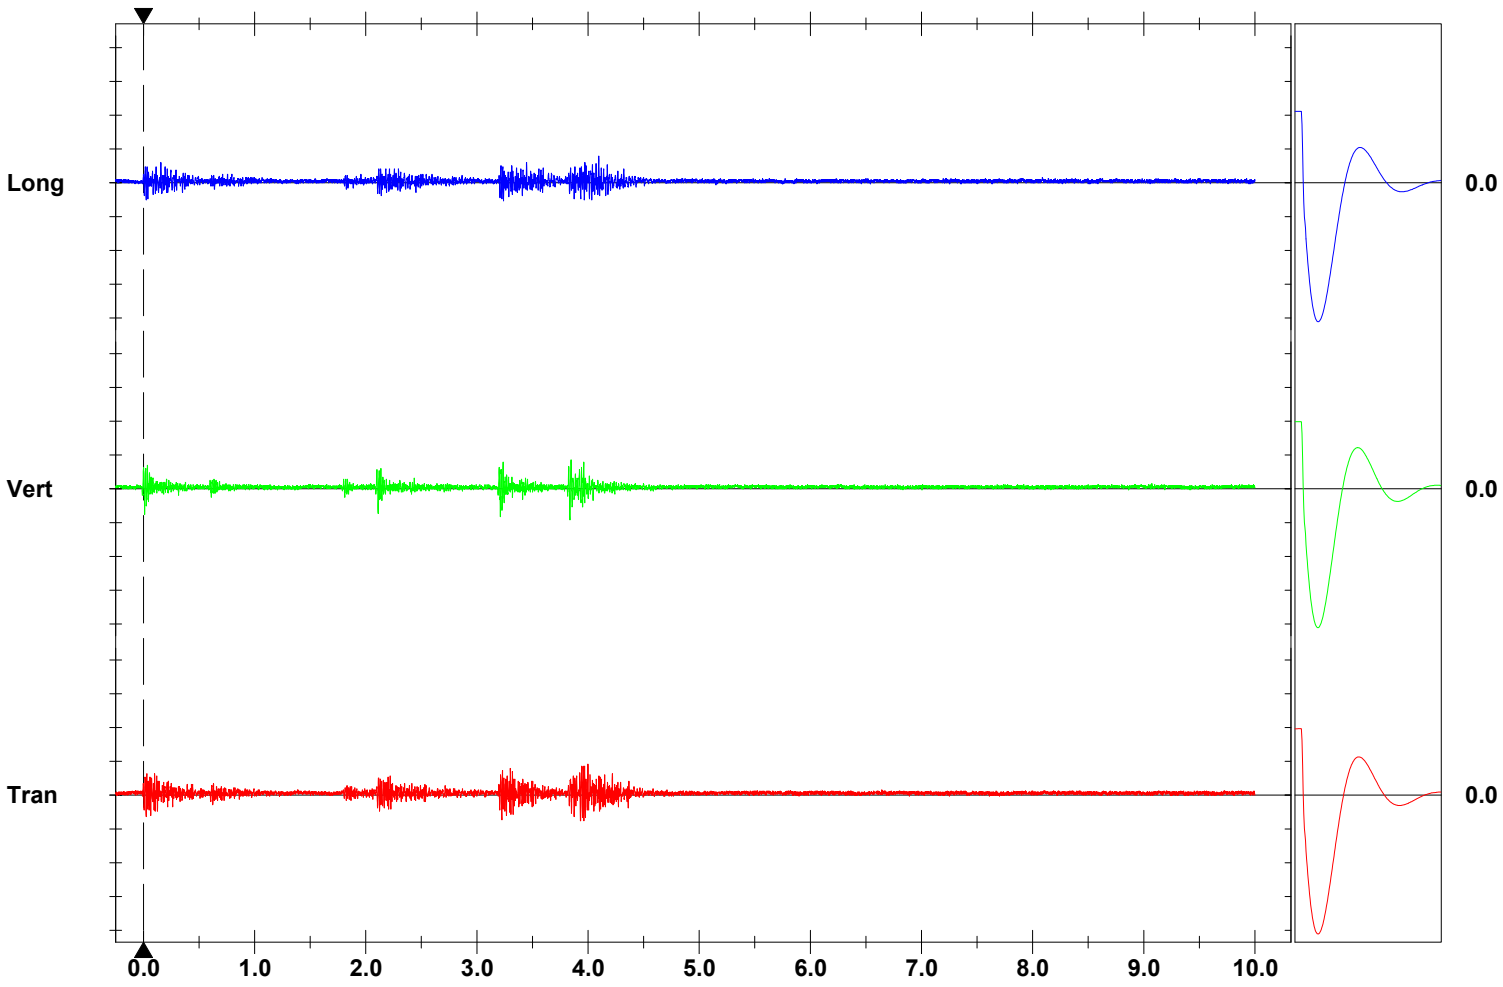

Date/Time Vert at 09:03:50 February 22, 2021
Trigger Source Geo: 0.300 mm/s
Range Geo: 31.75 mm/s
Record Time 10.0 sec at 1024 sps

Notes

Location:
 Client:
 User Name: Monitor 1
 General:

	Tran	Vert	Long	
PPV	0.460	0.460	0.397	mm/s
ZC Freq	73	64	51	Hz
Time (Rel. to Trig)	3.999	3.837	4.097	sec
Peak Acceleration	0.023	0.022	0.018	g
Peak Displacement	0.001	0.001	0.001	mm
Sensor Check	Passed	Passed	Passed	
Frequency	7.4	7.6	7.2	Hz
Overswing Ratio	3.7	3.4	4.0	

Peak Vector Sum 0.539 mm/s at 3.962 sec

USBM RI8507 And OSMRE

Sensor Check