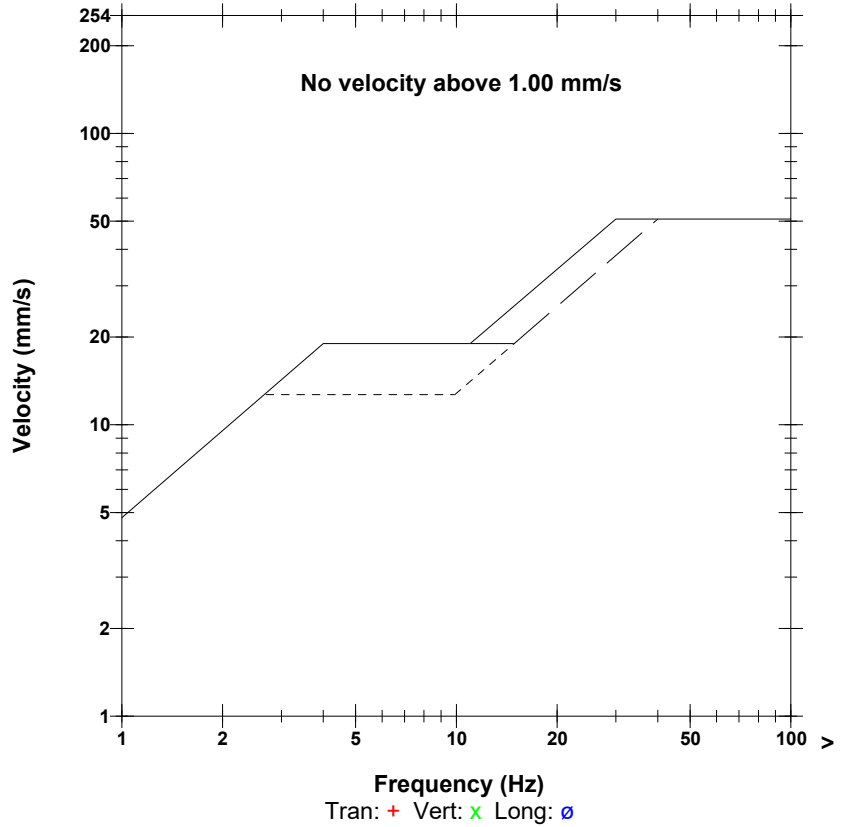

Date/Time Vert at 09:03:50 February 22, 2021
Trigger Source Geo: 0.300 mm/s
Range Geo: 31.75 mm/s
Record Time 10.0 sec at 1024 sps

Notes

Location:
 Client:
 User Name: Monitor 1
 General:

	Tran	Vert	Long	
PPV	0.460	0.460	0.397	mm/s
ZC Freq	73	64	51	Hz
Time (Rel. to Trig)	3.999	3.837	4.097	sec
Peak Acceleration	0.023	0.022	0.018	g
Peak Displacement	0.001	0.001	0.001	mm
Sensor Check	Passed	Passed	Passed	
Frequency	7.4	7.6	7.2	Hz
Overswing Ratio	3.7	3.4	4.0	

Peak Vector Sum 0.539 mm/s at 3.962 sec

USBM RI8507 And OSMRE

Sensor Check