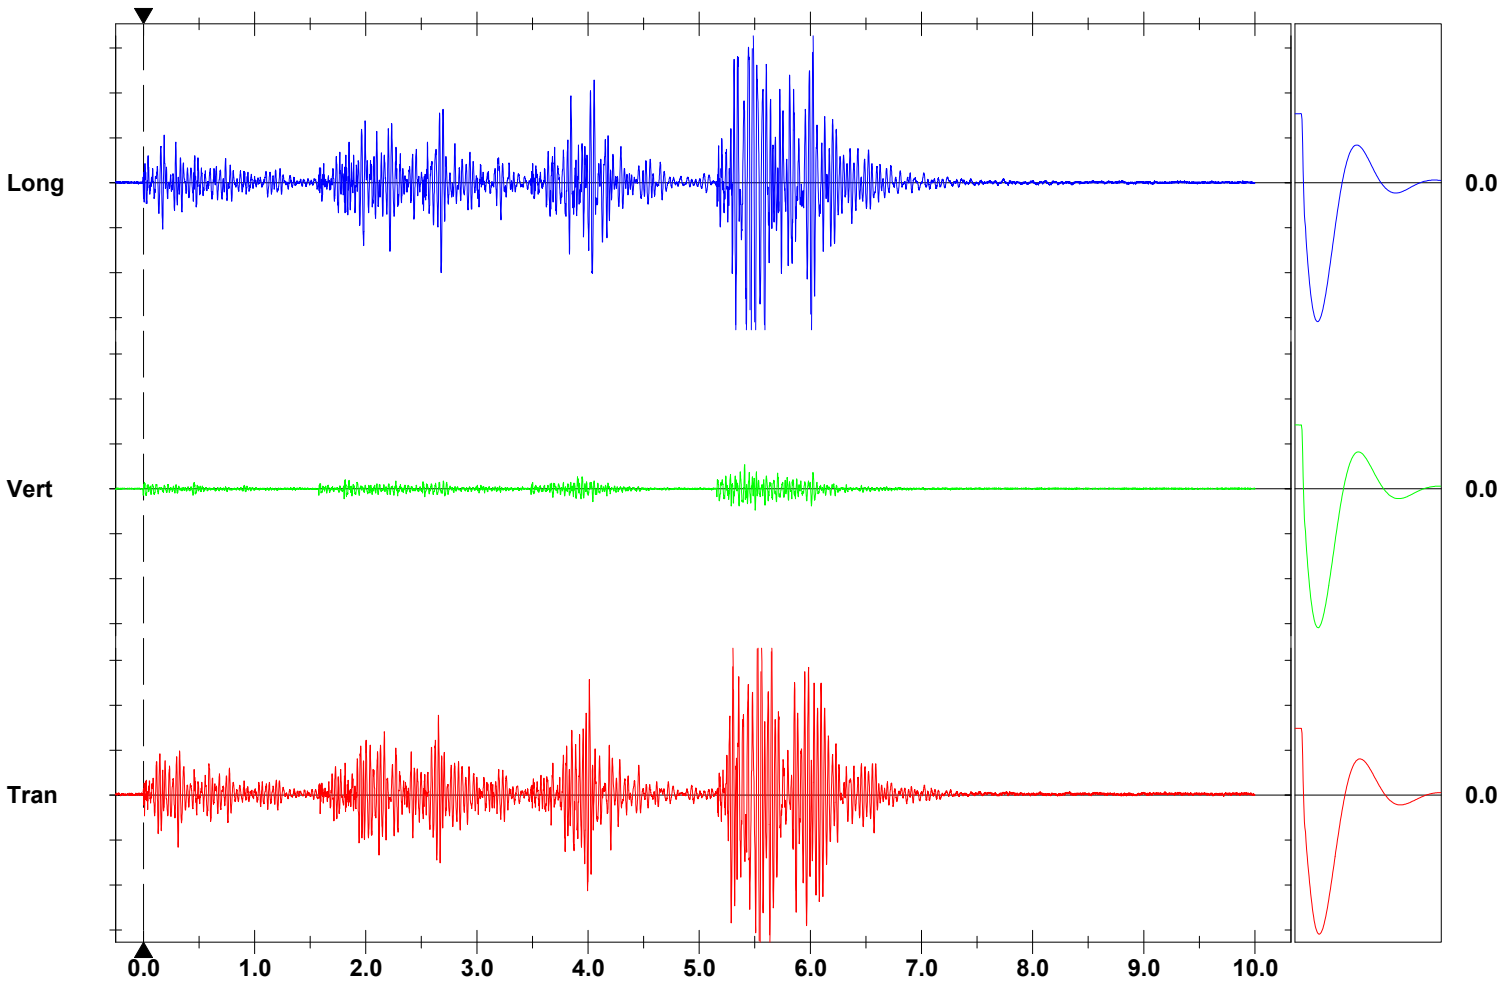

Date/Time Long at 15:47:41 August 17, 2021
Trigger Source Geo: 0.300 mm/s
Range Geo: 31.75 mm/s
Record Time 10.0 sec at 1024 sps

Notes

Location:
 Client:
 User Name: Monitor 5
 General:

Extended Notes

	Tran	Vert	Long	
PPV	4.381	0.540	4.953	mm/s
ZC Freq	26	39	27	Hz
Time (Rel. to Trig)	5.543	5.408	5.504	sec
Peak Acceleration	0.109	0.020	0.106	g
Peak Displacement	0.026	0.002	0.030	mm
Sensor Check	Passed	Passed	Passed	
Frequency	7.2	7.4	7.6	Hz
Overswing Ratio	3.9	3.8	3.7	

Peak Vector Sum 5.383 mm/s at 5.505 sec

USBM RI8507 And OSMRE

Time Scale: 0.50 sec/div **Amplitude Scale:** Geo: 1.000 mm/s/div
Trigger =

Sensor Check