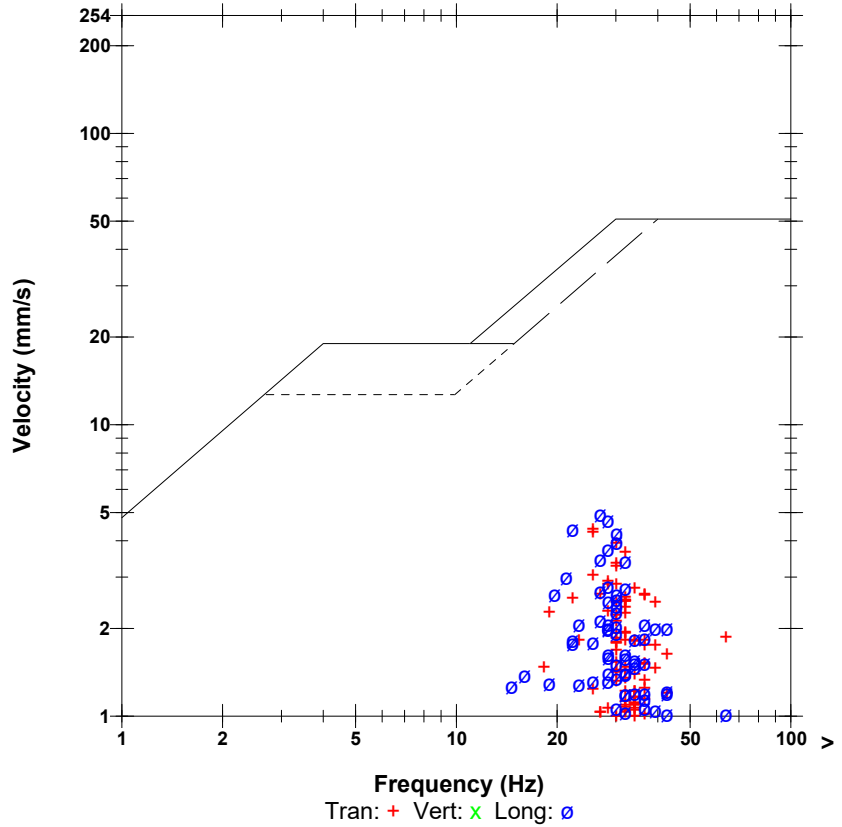

Date/Time Long at 15:47:41 August 17, 2021
Trigger Source Geo: 0.300 mm/s
Range Geo: 31.75 mm/s
Record Time 10.0 sec at 1024 sps

Notes

Location:
 Client:
 User Name: Monitor 5
 General:

Extended Notes

	Tran	Vert	Long	
PPV	4.381	0.540	4.953	mm/s
ZC Freq	26	39	27	Hz
Time (Rel. to Trig)	5.543	5.408	5.504	sec
Peak Acceleration	0.109	0.020	0.106	g
Peak Displacement	0.026	0.002	0.030	mm
Sensor Check	Passed	Passed	Passed	
Frequency	7.2	7.4	7.6	Hz
Overswing Ratio	3.9	3.8	3.7	

Peak Vector Sum 5.383 mm/s at 5.505 sec

USBM RI8507 And OSMRE

Time Scale: 0.50 sec/div **Amplitude Scale:** Geo: 1.000 mm/s/div
Trigger =

Sensor Check