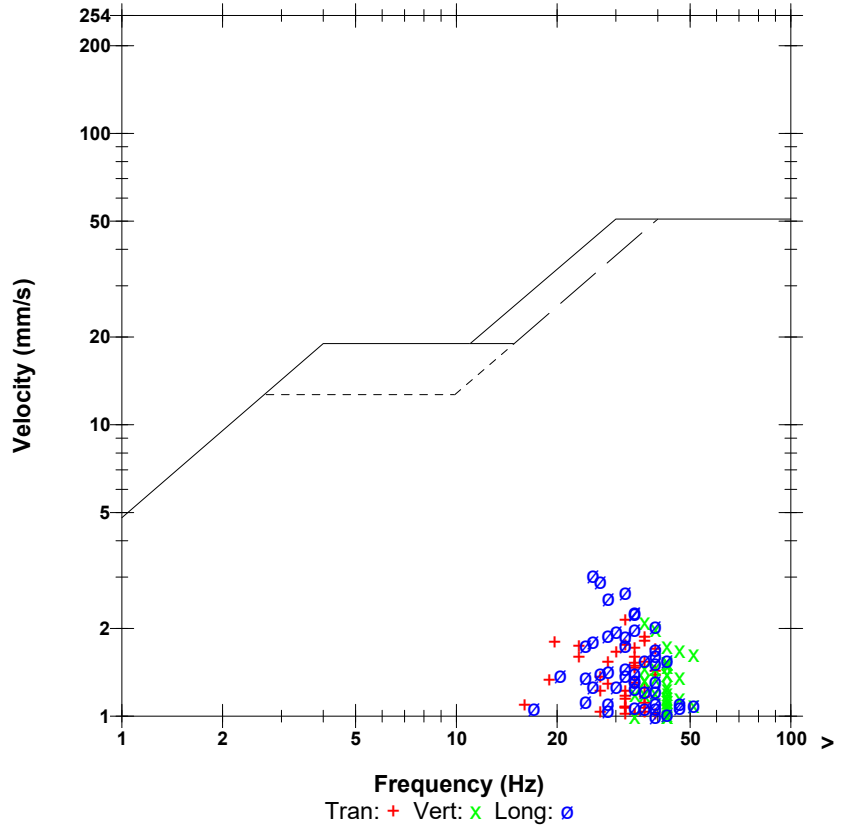

Date/Time Vert at 10:15:19 July 17, 2021
Trigger Source Geo: 0.300 mm/s
Range Geo: 31.75 mm/s
Record Time 10.0 sec at 1024 sps

Notes

Extended Notes

	Tran	Vert	Long	
PPV	2.143	2.111	3.048	mm/s
ZC Freq	32	37	26	Hz
Time (Rel. to Trig)	5.584	5.438	6.021	sec
Peak Acceleration	0.051	0.055	0.070	g
Peak Displacement	0.011	0.008	0.019	mm
Sensor Check	Passed	Passed	Passed	
Frequency	7.4	7.3	7.5	Hz
Overswing Ratio	4.0	3.9	3.8	
Peak Vector Sum	3.105 mm/s at 6.041 sec			

USBM RI8507 And OSMRE

Time Scale: 0.50 sec/div **Amplitude Scale:** Geo: 0.500 mm/s/div
Trigger =