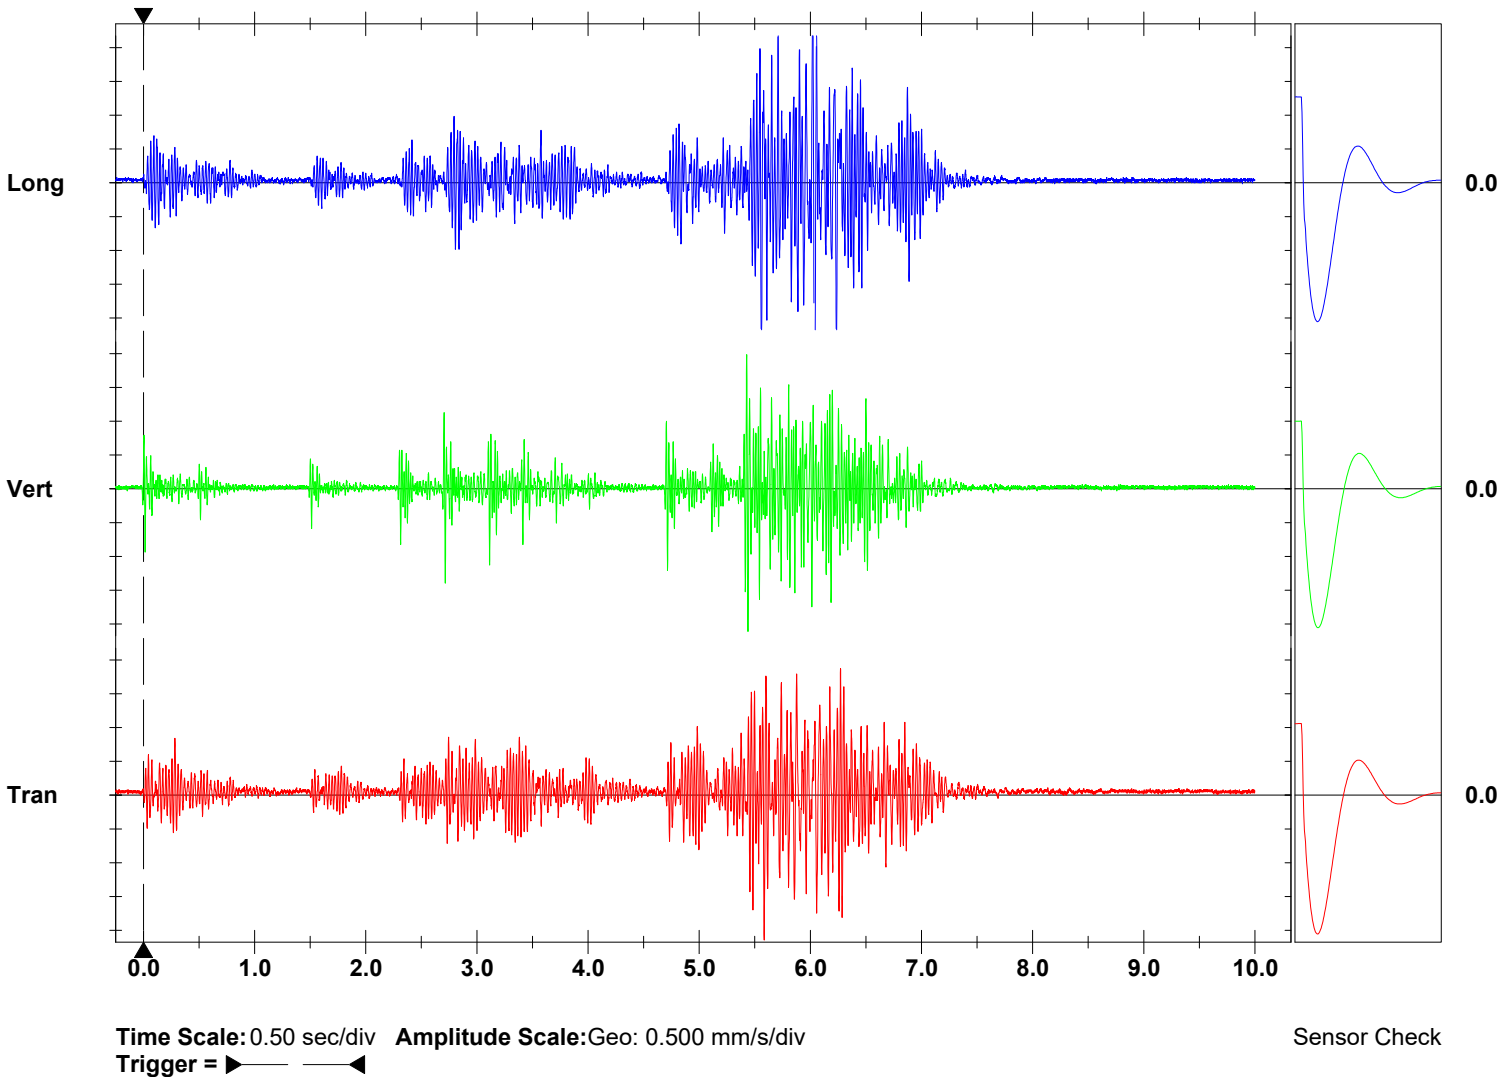

Date/Time Vert at 10:15:19 July 17, 2021
Trigger Source Geo: 0.300 mm/s
Range Geo: 31.75 mm/s
Record Time 10.0 sec at 1024 sps

Notes

Extended Notes

	Tran	Vert	Long	
PPV	2.143	2.111	3.048	mm/s
ZC Freq	32	37	26	Hz
Time (Rel. to Trig)	5.584	5.438	6.021	sec
Peak Acceleration	0.051	0.055	0.070	g
Peak Displacement	0.011	0.008	0.019	mm
Sensor Check	Passed	Passed	Passed	
Frequency	7.4	7.3	7.5	Hz
Overswing Ratio	4.0	3.9	3.8	
Peak Vector Sum	3.105 mm/s at 6.041 sec			

USBM RI8507 And OSMRE

Time Scale: 0.50 sec/div **Amplitude Scale:** Geo: 0.500 mm/s/div
Trigger =