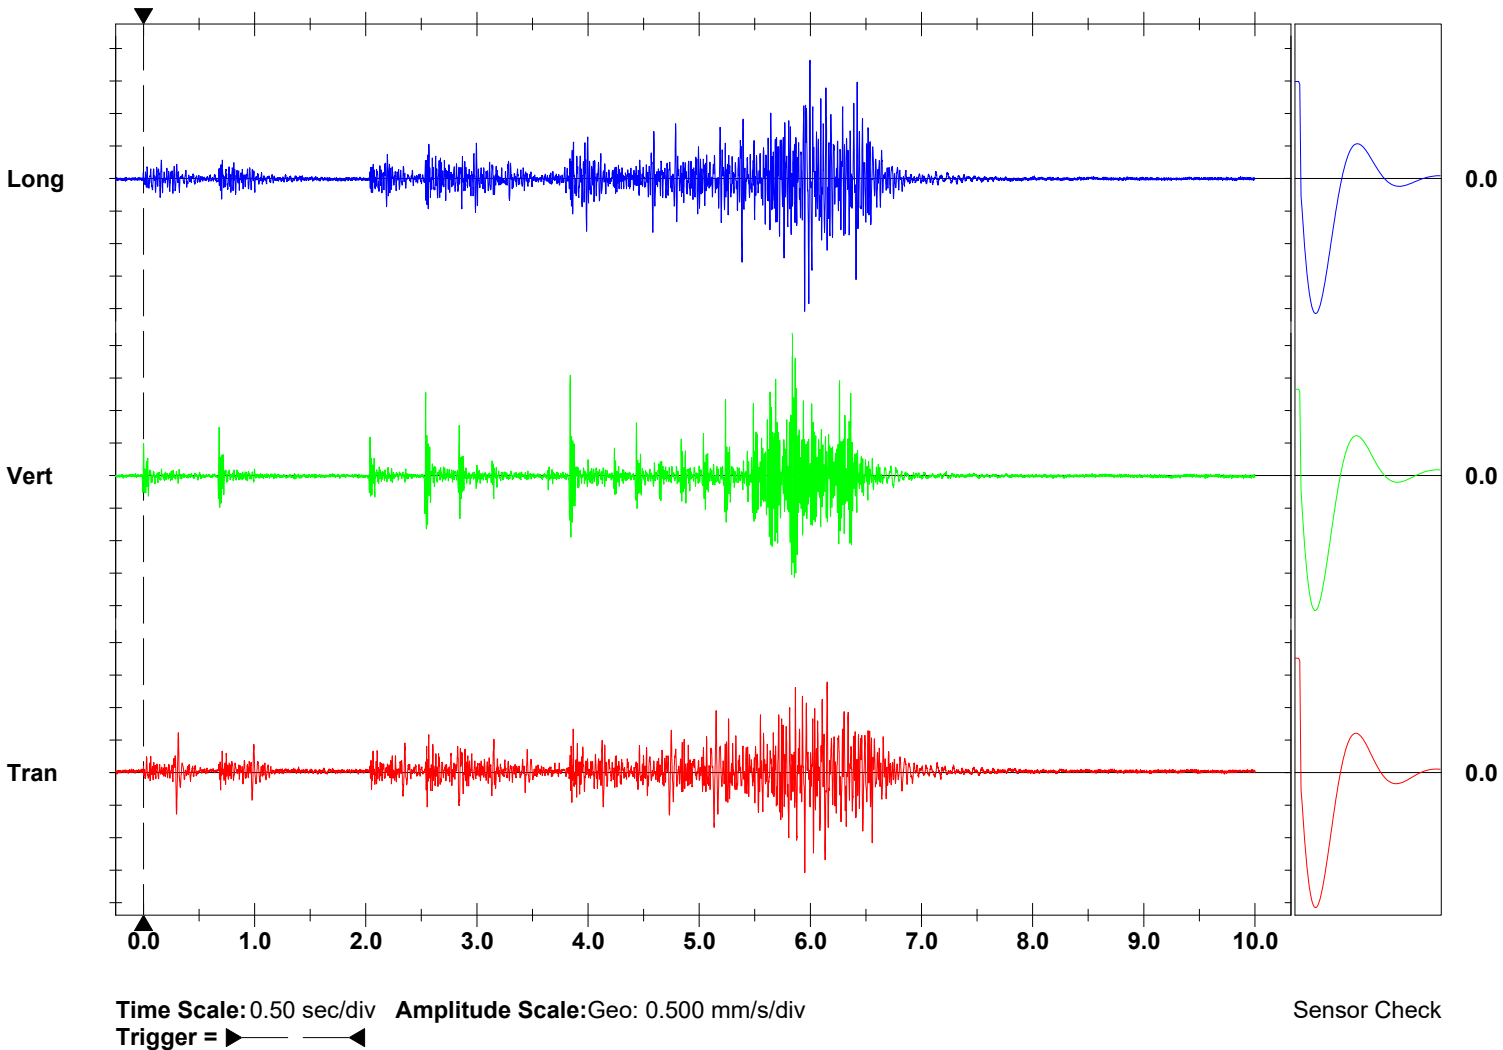

Date/Time Vert at 14:41:41 March 17, 2021
Trigger Source Geo: 0.300 mm/s
Range Geo: 254.0 mm/s
Record Time 10.0 sec at 1024 sps
Operator/Setup: Operator/CGTVB7.MMB

Notes

Location:
Client:
User Name:
General:

	Tran	Vert	Long	
PPV	1.537	2.238	2.041	mm/s
ZC Freq	27	73	57	Hz
Time (Rel. to Trig)	5.950	5.837	5.949	sec
Peak Acceleration	0.091	0.180	0.070	g
Peak Displacement	0.006	0.005	0.007	mm
Sensor Check	Passed	Passed	Passed	
Frequency	7.7	7.7	7.5	Hz
Overswing Ratio	3.4	3.4	3.9	
Peak Vector Sum	2.512 mm/s at 5.949 sec			

USBM RI8507 And OSMRE

Sensor Check