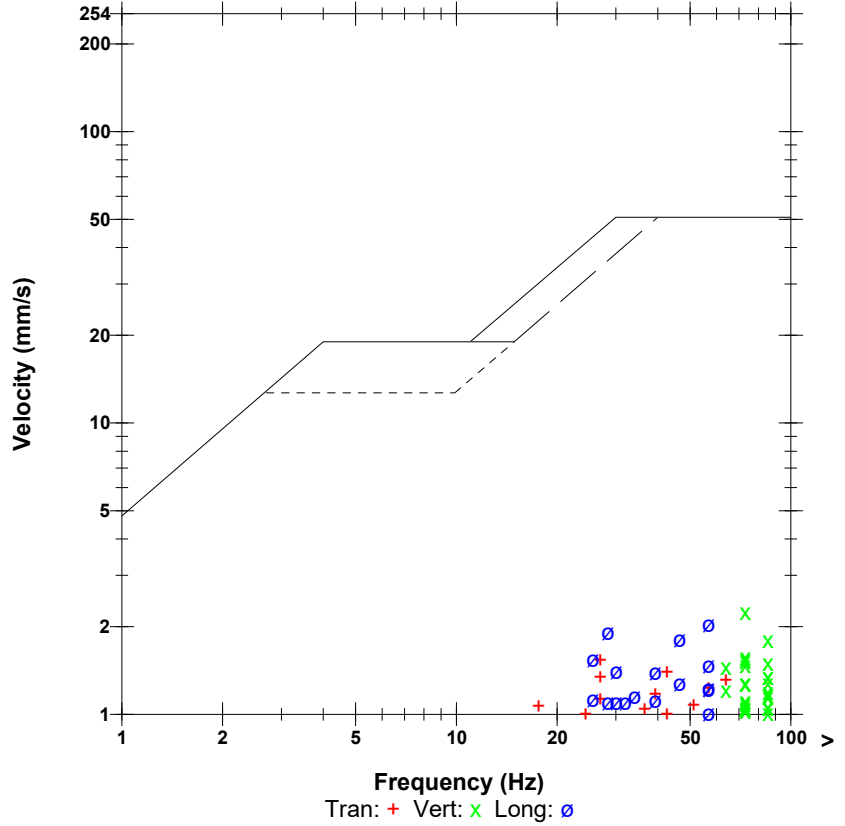

Date/Time Vert at 14:41:41 March 17, 2021
Trigger Source Geo: 0.300 mm/s
Range Geo: 254.0 mm/s
Record Time 10.0 sec at 1024 sps
Operator/Setup: Operator/CGTVB7.MMB

Notes

Location:
Client:
User Name:
General:

	Tran	Vert	Long	
PPV	1.537	2.238	2.041	mm/s
ZC Freq	27	73	57	Hz
Time (Rel. to Trig)	5.950	5.837	5.949	sec
Peak Acceleration	0.091	0.180	0.070	g
Peak Displacement	0.006	0.005	0.007	mm
Sensor Check	Passed	Passed	Passed	
Frequency	7.7	7.7	7.5	Hz
Overswing Ratio	3.4	3.4	3.9	
Peak Vector Sum	2.512 mm/s at 5.949 sec			

USBM RI8507 And OSMRE

Sensor Check