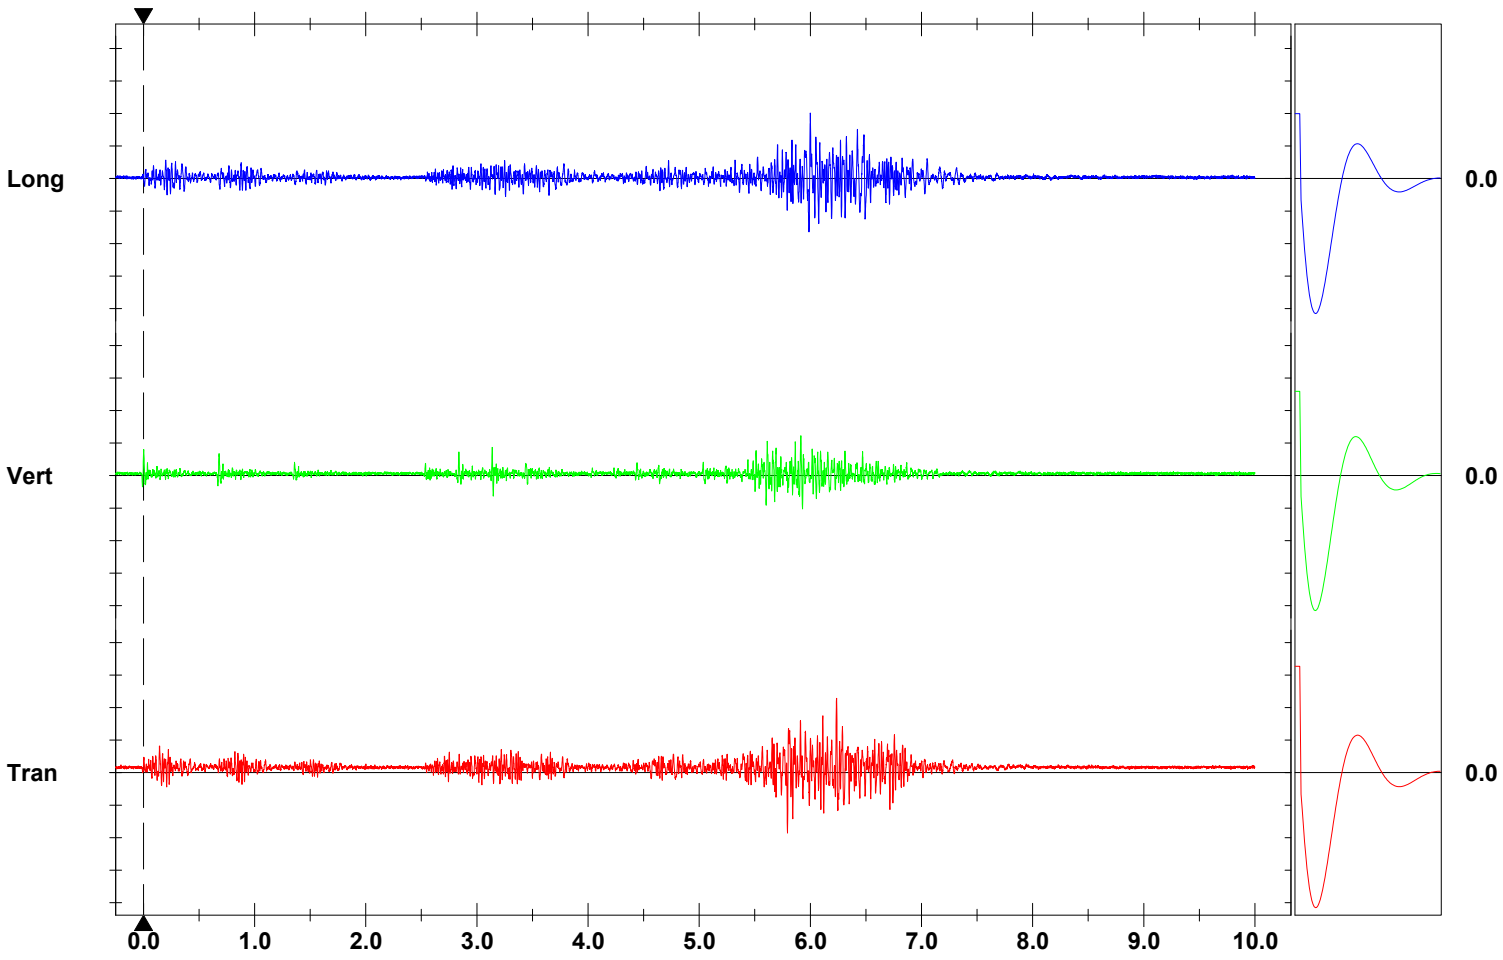

**Date/Time** Vert at 12:54:01 March 12, 2021  
**Trigger Source** Geo: 0.300 mm/s  
**Range** Geo: 254.0 mm/s  
**Record Time** 10.0 sec at 1024 sps  
**Operator/Setup:** Operator/CGT8.MMB

**Notes**

Location: Sov Hill  
 Client: CGT  
 User Name:  
 General:

	Tran	Vert	Long	
PPV	1.143	0.615	1.009	mm/s
ZC Freq	37	30	21	Hz
Time (Rel. to Trig)	6.236	5.914	5.999	sec
Peak Acceleration	0.032	0.030	0.036	g
Peak Displacement	0.034	0.004	0.005	mm
Sensor Check	Passed	Passed	Passed	
Frequency	7.3	7.7	7.3	Hz
Overswing Ratio	3.6	3.4	3.9	

Peak Vector Sum 1.186 mm/s at 6.236 sec

**USBM RI8507 And OSMRE**

**Time Scale:** 0.50 sec/div **Amplitude Scale:** Geo: 0.500 mm/s/div  
**Trigger =**

Sensor Check