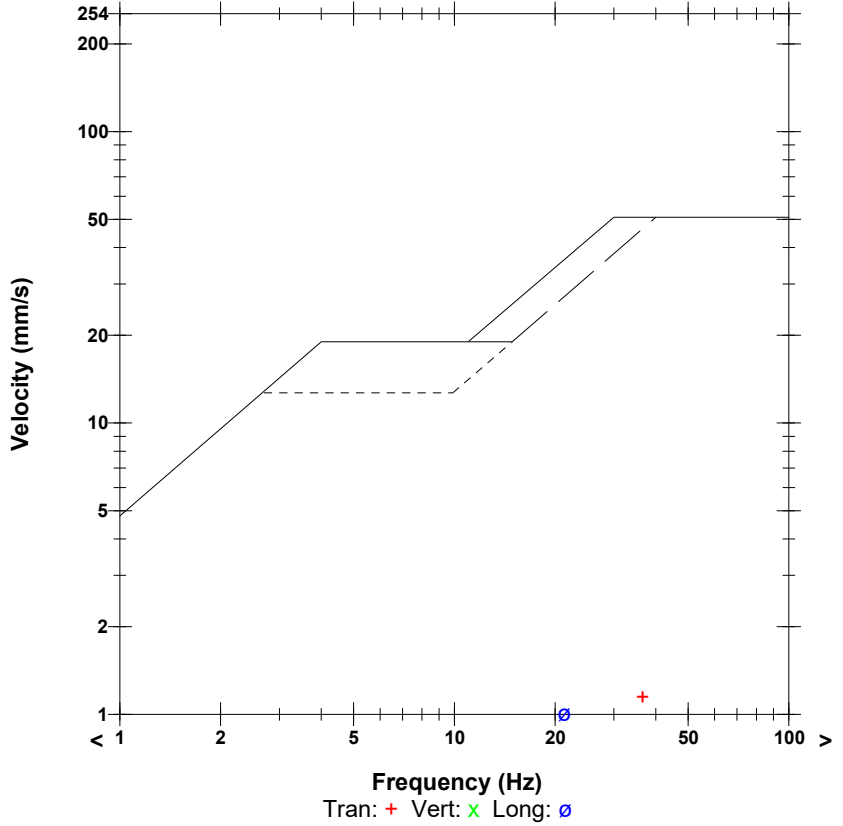

**Date/Time** Vert at 12:54:01 March 12, 2021  
**Trigger Source** Geo: 0.300 mm/s  
**Range** Geo: 254.0 mm/s  
**Record Time** 10.0 sec at 1024 sps  
**Operator/Setup:** Operator/CGT8.MMB

**Notes**

Location: Sov Hill  
 Client: CGT  
 User Name:  
 General:

	Tran	Vert	Long	
PPV	1.143	0.615	1.009	mm/s
ZC Freq	37	30	21	Hz
Time (Rel. to Trig)	6.236	5.914	5.999	sec
Peak Acceleration	0.032	0.030	0.036	g
Peak Displacement	0.034	0.004	0.005	mm
Sensor Check	Passed	Passed	Passed	
Frequency	7.3	7.7	7.3	Hz
Overswing Ratio	3.6	3.4	3.9	

Peak Vector Sum 1.186 mm/s at 6.236 sec

**USBM RI8507 And OSMRE**

**Time Scale:** 0.50 sec/div **Amplitude Scale:** Geo: 0.500 mm/s/div  
**Trigger =**

Sensor Check