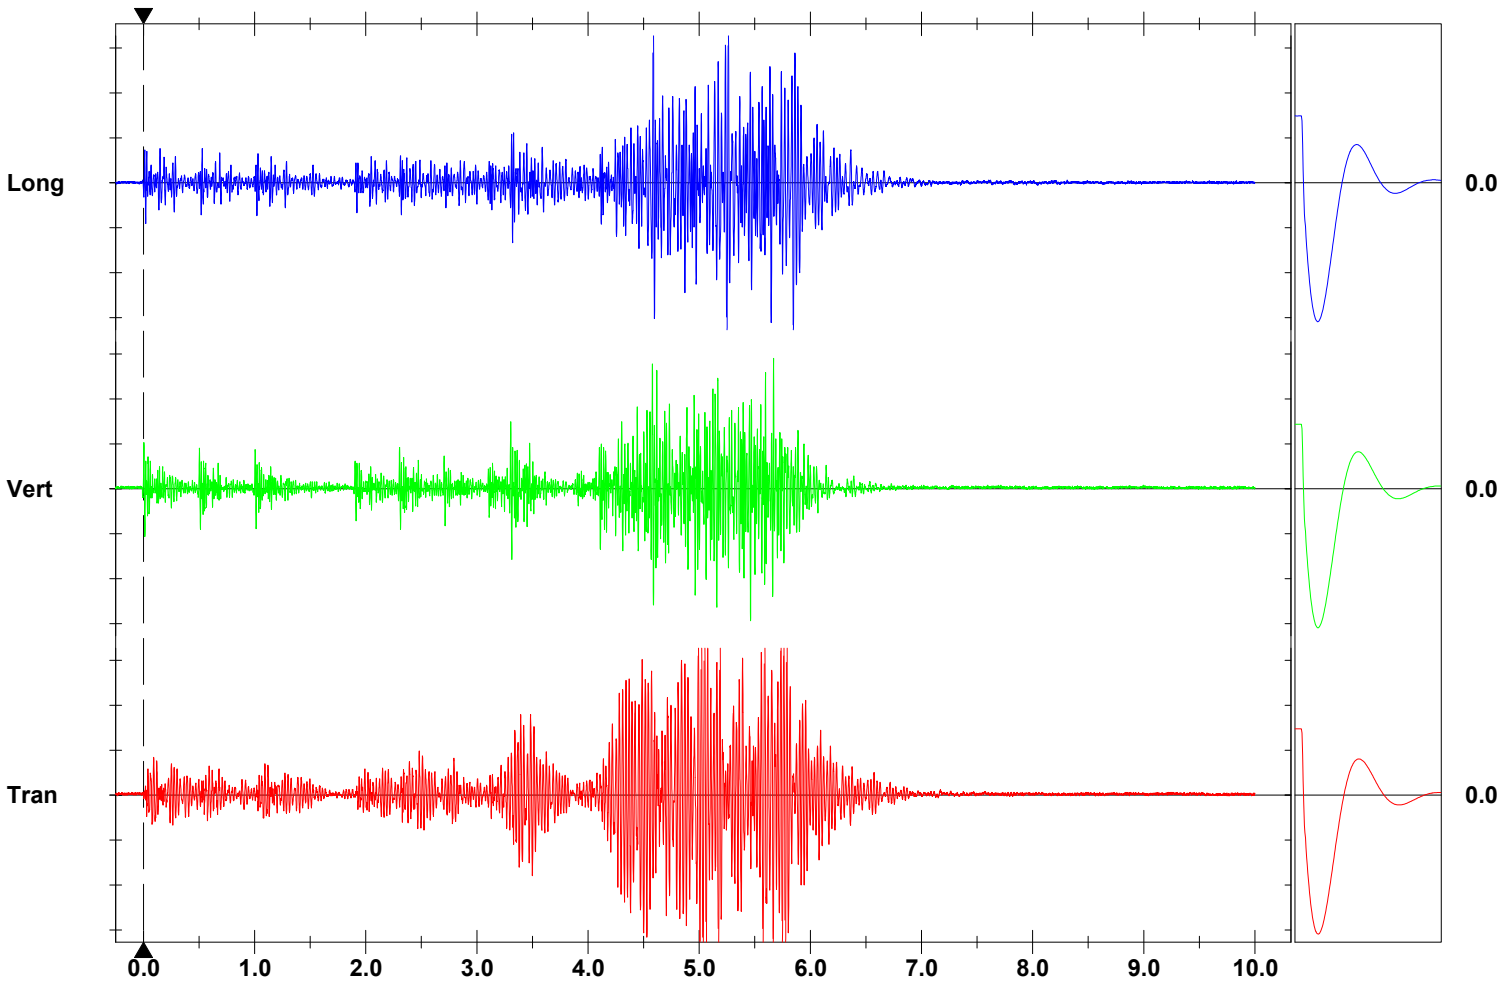

Date/Time Vert at 18:15:06 June 11, 2021
Trigger Source Geo: 0.300 mm/s
Range Geo: 31.75 mm/s
Record Time 10.0 sec at 1024 sps

Notes

Location:
 Client:
 User Name: Monitor 5
 General:

Extended Notes

	Tran	Vert	Long	
PPV	4.889	2.937	3.873	mm/s
ZC Freq	37	51	39	Hz
Time (Rel. to Trig)	5.063	5.462	5.249	sec
Peak Acceleration	0.118	0.113	0.114	g
Peak Displacement	0.021	0.010	0.016	mm
Sensor Check	Passed	Passed	Passed	
Frequency	7.3	7.4	7.7	Hz
Overswing Ratio	3.8	3.8	3.6	

Peak Vector Sum 5.271 mm/s at 5.063 sec

USBM RI8507 And OSMRE

Time Scale: 0.50 sec/div **Amplitude Scale:** Geo: 1.000 mm/s/div
Trigger =

Sensor Check