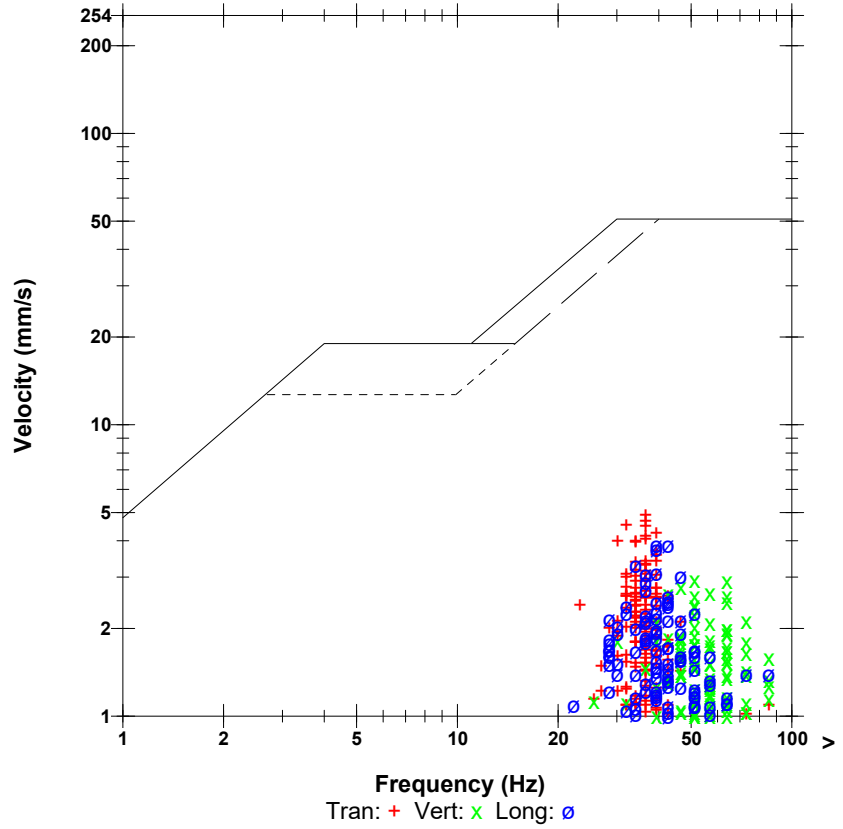

Date/Time Vert at 18:15:06 June 11, 2021
Trigger Source Geo: 0.300 mm/s
Range Geo: 31.75 mm/s
Record Time 10.0 sec at 1024 sps

Notes

Location:
 Client:
 User Name: Monitor 5
 General:

Extended Notes

	Tran	Vert	Long	
PPV	4.889	2.937	3.873	mm/s
ZC Freq	37	51	39	Hz
Time (Rel. to Trig)	5.063	5.462	5.249	sec
Peak Acceleration	0.118	0.113	0.114	g
Peak Displacement	0.021	0.010	0.016	mm
Sensor Check	Passed	Passed	Passed	
Frequency	7.3	7.4	7.7	Hz
Overswing Ratio	3.8	3.8	3.6	

Peak Vector Sum 5.271 mm/s at 5.063 sec

USBM RI8507 And OSMRE

Time Scale: 0.50 sec/div **Amplitude Scale:** Geo: 1.000 mm/s/div
Trigger =

Sensor Check