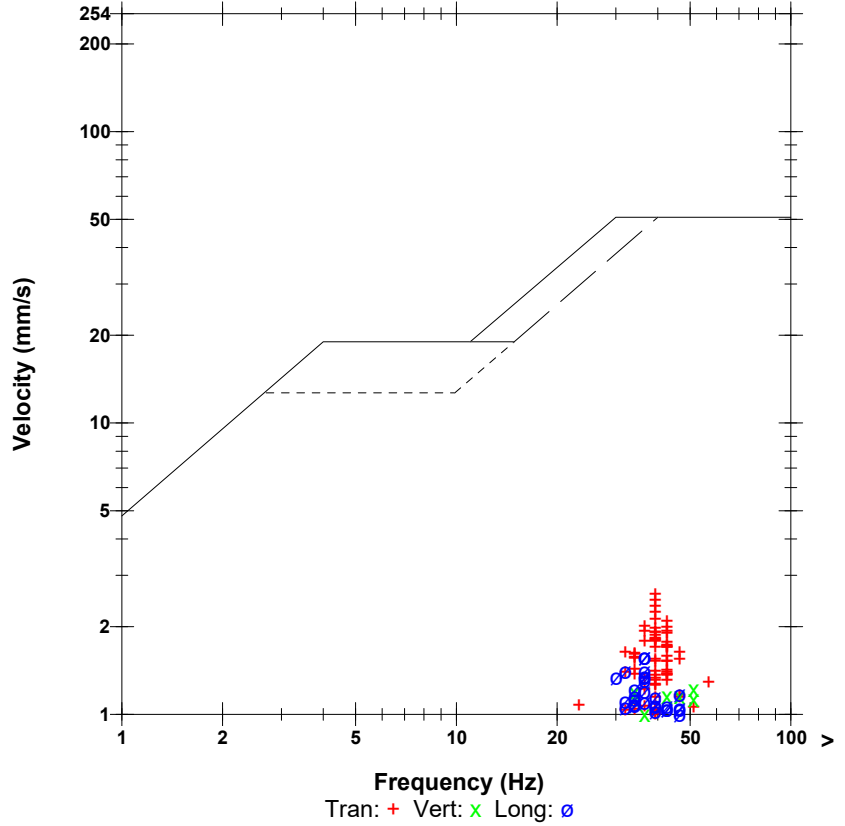

Date/Time Vert at 15:10:34 April 9, 2021
Trigger Source Geo: 0.300 mm/s
Range Geo: 254.0 mm/s
Record Time 10.0 sec at 1024 sps
Operator/Setup: Operator/CGT8.MMB

Notes

Location: Sov Hill
 Client: CGT
 User Name:
 General:

	Tran	Vert	Long	
PPV	2.577	1.222	1.568	mm/s
ZC Freq	39	51	37	Hz
Time (Rel. to Trig)	0.699	0.104	0.421	sec
Peak Acceleration	0.116	0.068	0.053	g
Peak Displacement	0.010	0.005	0.007	mm
Sensor Check	Passed	Passed	Passed	
Frequency	7.3	7.7	7.3	Hz
Overswing Ratio	3.7	3.6	4.0	

Peak Vector Sum 2.660 mm/s at 0.712 sec

USBM RI8507 And OSMRE

Sensor Check