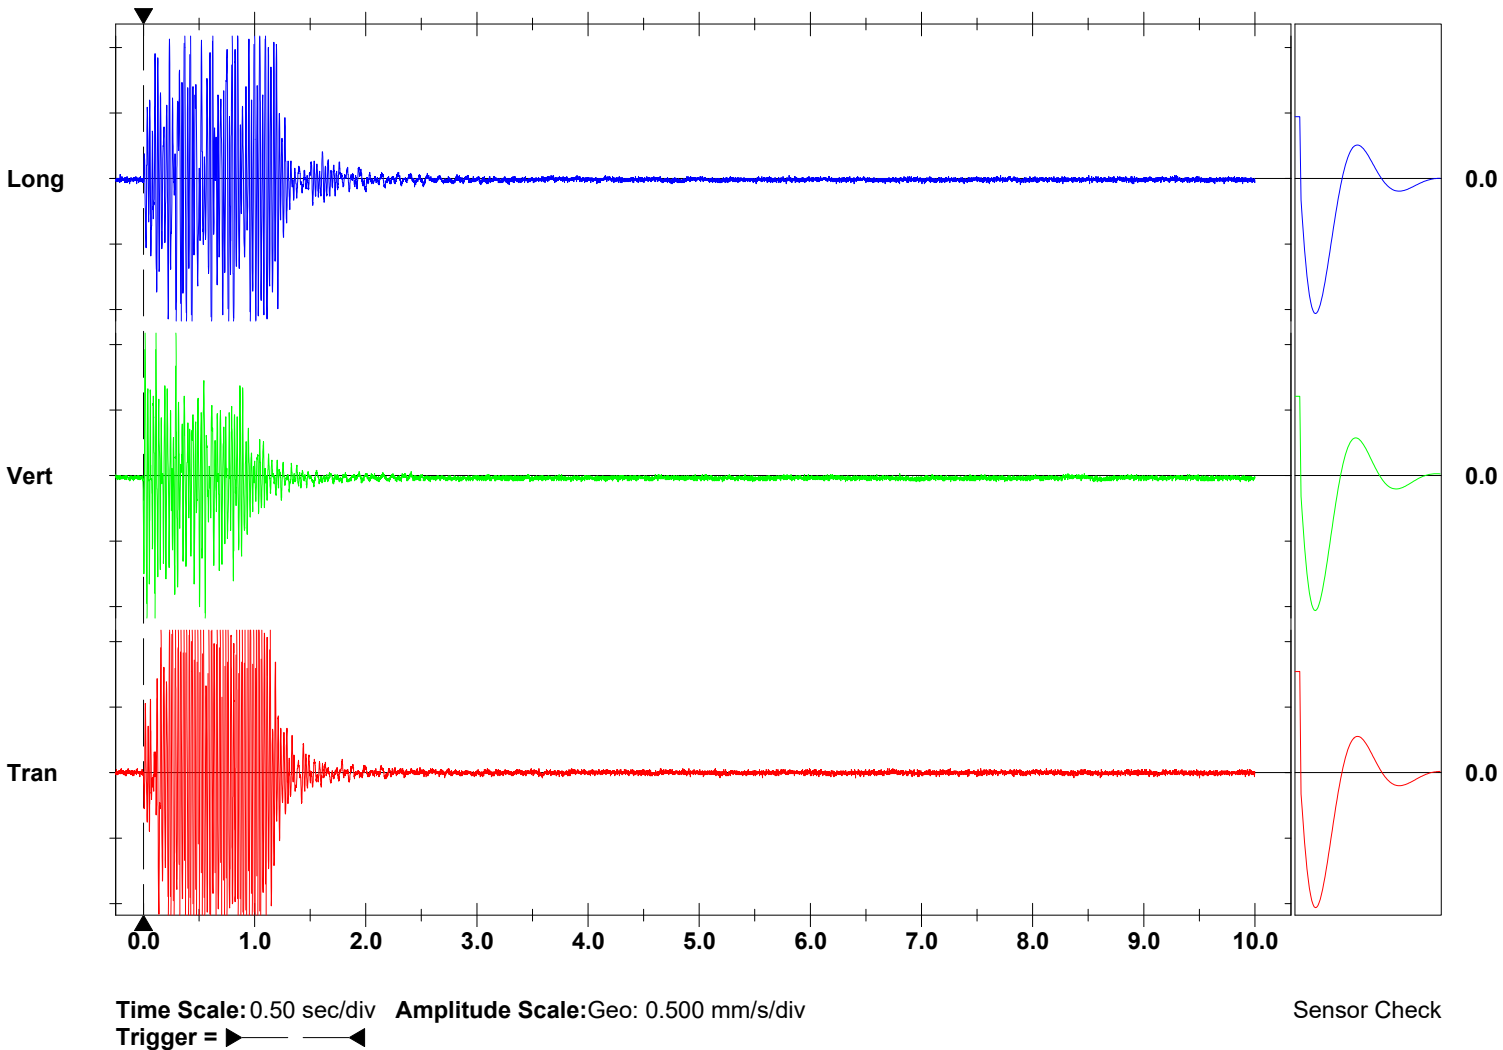

Date/Time Vert at 15:10:34 April 9, 2021
Trigger Source Geo: 0.300 mm/s
Range Geo: 254.0 mm/s
Record Time 10.0 sec at 1024 sps
Operator/Setup: Operator/CGT8.MMB

Notes

Location: Sov Hill
 Client: CGT
 User Name:
 General:

	Tran	Vert	Long	
PPV	2.577	1.222	1.568	mm/s
ZC Freq	39	51	37	Hz
Time (Rel. to Trig)	0.699	0.104	0.421	sec
Peak Acceleration	0.116	0.068	0.053	g
Peak Displacement	0.010	0.005	0.007	mm
Sensor Check	Passed	Passed	Passed	
Frequency	7.3	7.7	7.3	Hz
Overswing Ratio	3.7	3.6	4.0	

Peak Vector Sum 2.660 mm/s at 0.712 sec

USBM RI8507 And OSMRE

Sensor Check