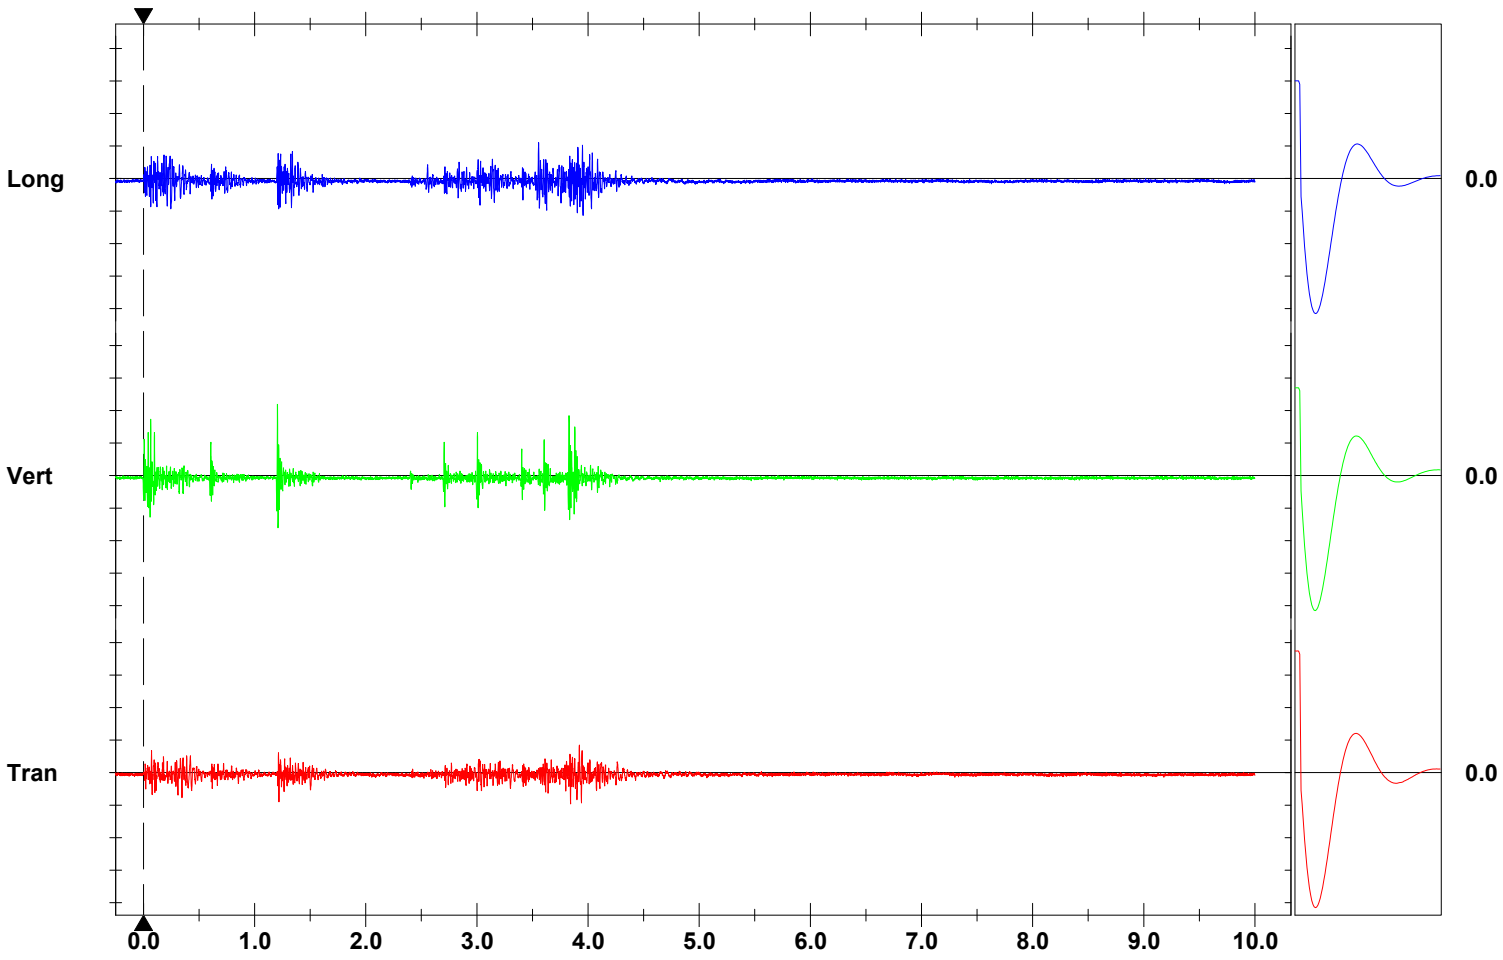

**Date/Time** Vert at 13:01:21 February 9, 2021  
**Trigger Source** Geo: 0.300 mm/s  
**Range** Geo: 254.0 mm/s  
**Record Time** 10.0 sec at 1024 sps  
**Operator/Setup:** Operator/CGTVB7.MMB

**Notes**

Location:  
 Client:  
 User Name:  
 General:

	Tran	Vert	Long	
PPV	0.481	1.096	0.567	mm/s
ZC Freq	>100	85	64	Hz
Time (Rel. to Trig)	3.843	1.205	3.955	sec
Peak Acceleration	0.027	0.071	0.049	g
Peak Displacement	0.004	0.012	0.019	mm
Sensor Check	Passed	Passed	Passed	
Frequency	7.7	7.7	7.5	Hz
Overswing Ratio	3.4	3.4	3.9	

Peak Vector Sum 1.107 mm/s at 1.206 sec

**USBM RI8507 And OSMRE**

**Time Scale:** 0.50 sec/div **Amplitude Scale:** Geo: 0.500 mm/s/div  
**Trigger =**

Sensor Check