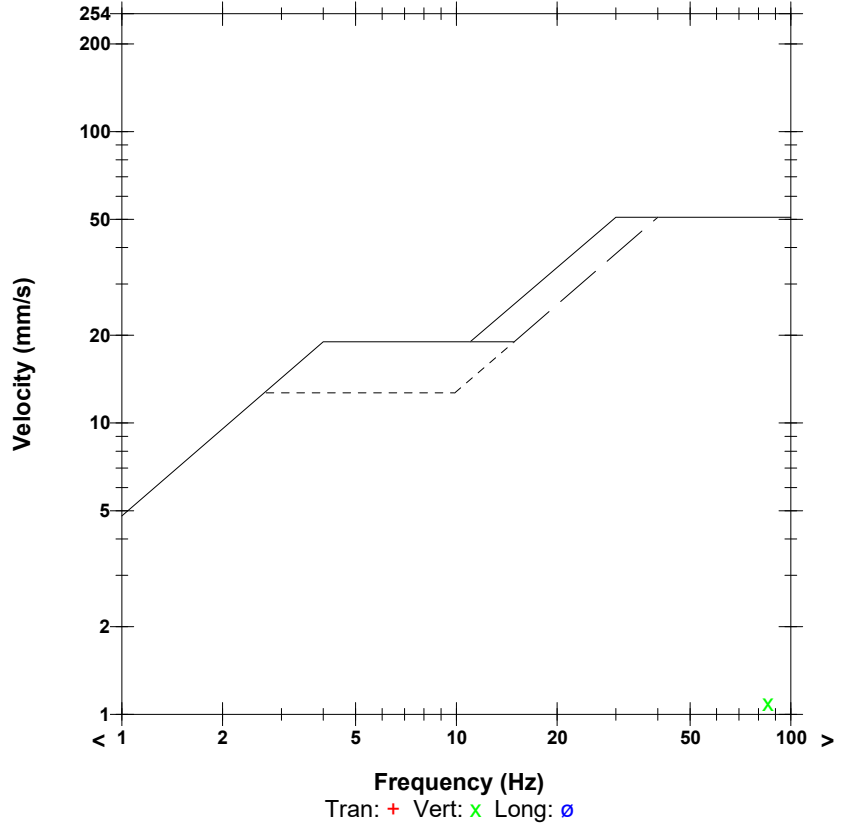

**Date/Time** Vert at 13:01:21 February 9, 2021  
**Trigger Source** Geo: 0.300 mm/s  
**Range** Geo: 254.0 mm/s  
**Record Time** 10.0 sec at 1024 sps  
**Operator/Setup:** Operator/CGTVB7.MMB

**Notes**

Location:  
 Client:  
 User Name:  
 General:

	Tran	Vert	Long	
PPV	0.481	1.096	0.567	mm/s
ZC Freq	>100	85	64	Hz
Time (Rel. to Trig)	3.843	1.205	3.955	sec
Peak Acceleration	0.027	0.071	0.049	g
Peak Displacement	0.004	0.012	0.019	mm
Sensor Check	Passed	Passed	Passed	
Frequency	7.7	7.7	7.5	Hz
Overswing Ratio	3.4	3.4	3.9	

Peak Vector Sum 1.107 mm/s at 1.206 sec

**USBM RI8507 And OSMRE**

**Time Scale:** 0.50 sec/div **Amplitude Scale:** Geo: 0.500 mm/s/div  
**Trigger =**

Sensor Check