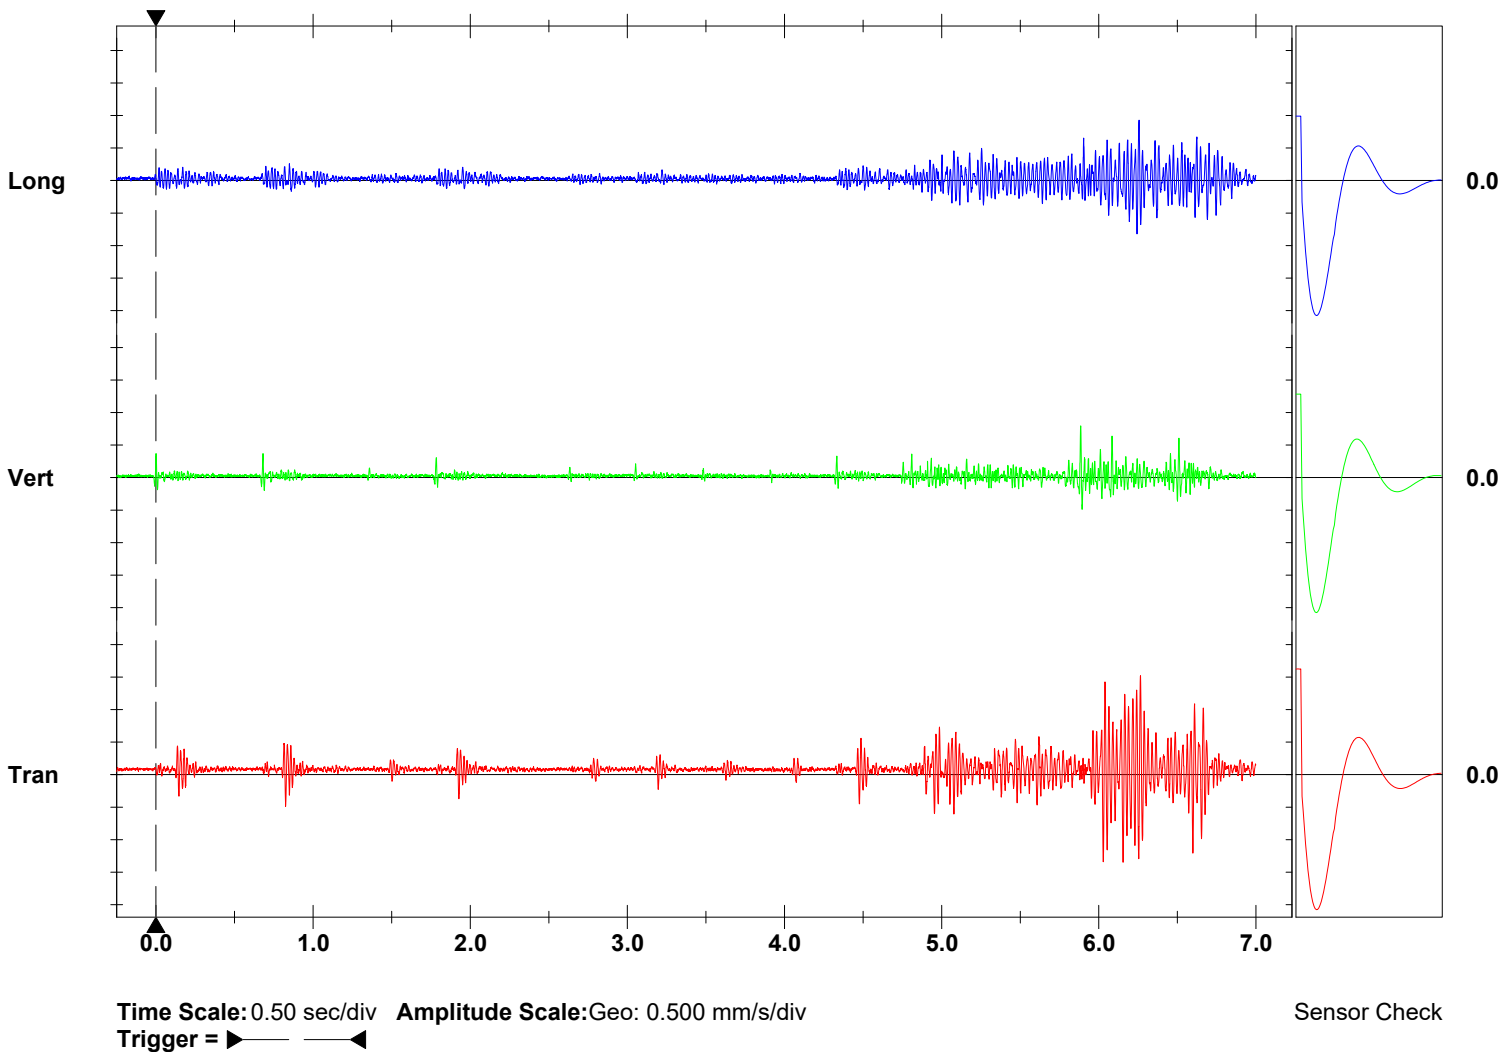

Date/Time Vert at 15:26:58 January 7, 2021
Trigger Source Geo: 0.300 mm/s
Range Geo: 254.0 mm/s
Record Time 7.0 sec at 1024 sps
Operator/Setup: Operator/CGT8.mmb

Notes

Location: Sov Hill
 Client: CGT
 User Name:
 General:

	Tran	Vert	Long	
PPV	1.521	0.796	0.930	mm/s
ZC Freq	39	47	37	Hz
Time (Rel. to Trig)	6.266	5.885	6.256	sec
Peak Acceleration	0.039	0.044	0.032	g
Peak Displacement	0.031	0.003	0.004	mm
Sensor Check	Passed	Passed	Passed	
Frequency	7.3	7.5	7.3	Hz
Overswing Ratio	3.6	3.5	3.9	

Peak Vector Sum 1.651 mm/s at 6.266 sec

USBM RI8507 And OSMRE

Sensor Check