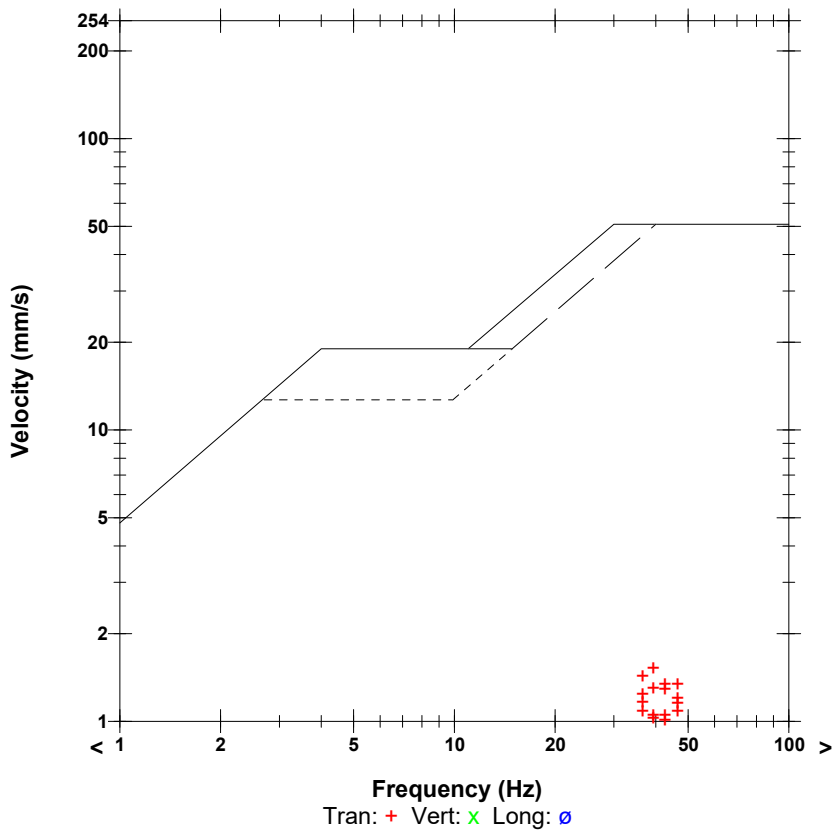

Date/Time Vert at 15:26:58 January 7, 2021
Trigger Source Geo: 0.300 mm/s
Range Geo: 254.0 mm/s
Record Time 7.0 sec at 1024 sps
Operator/Setup: Operator/CGT8.mmb

Notes

Location: Sov Hill
 Client: CGT
 User Name:
 General:

	Tran	Vert	Long	
PPV	1.521	0.796	0.930	mm/s
ZC Freq	39	47	37	Hz
Time (Rel. to Trig)	6.266	5.885	6.256	sec
Peak Acceleration	0.039	0.044	0.032	g
Peak Displacement	0.031	0.003	0.004	mm
Sensor Check	Passed	Passed	Passed	
Frequency	7.3	7.5	7.3	Hz
Overswing Ratio	3.6	3.5	3.9	

Peak Vector Sum 1.651 mm/s at 6.266 sec

USBM RI8507 And OSMRE

Sensor Check