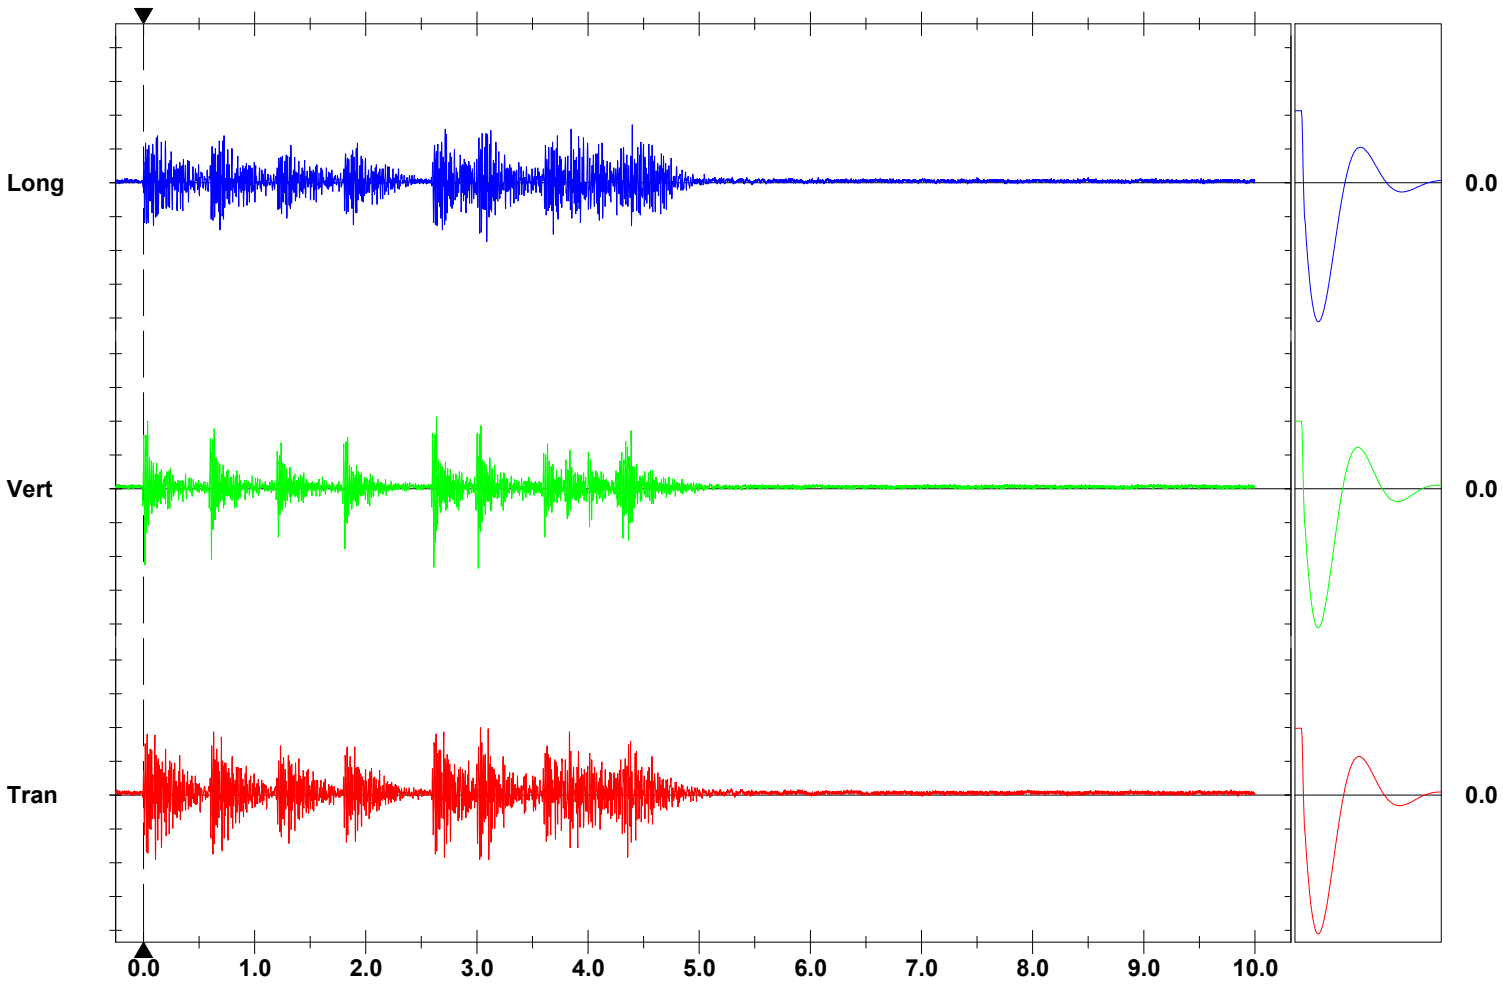

Date/Time Tran at 09:16:36 March 5, 2021
Trigger Source Geo: 0.300 mm/s
Range Geo: 31.75 mm/s
Record Time 10.0 sec at 1024 sps

Notes

Location:
 Client:
 User Name: Monitor 1
 General:

	Tran	Vert	Long	
PPV	1.000	1.175	0.873	mm/s
ZC Freq	73	51	73	Hz
Time (Rel. to Trig)	3.032	3.013	3.089	sec
Peak Acceleration	0.055	0.061	0.040	g
Peak Displacement	0.002	0.003	0.002	mm
Sensor Check	Passed	Passed	Passed	
Frequency	7.4	7.6	7.2	Hz
Overswing Ratio	3.6	3.4	3.9	

Peak Vector Sum 1.300 mm/s at 3.025 sec

USBM RI8507 And OSMRE

Time Scale: 0.50 sec/div **Amplitude Scale:** Geo: 0.500 mm/s/div
Trigger =

Sensor Check