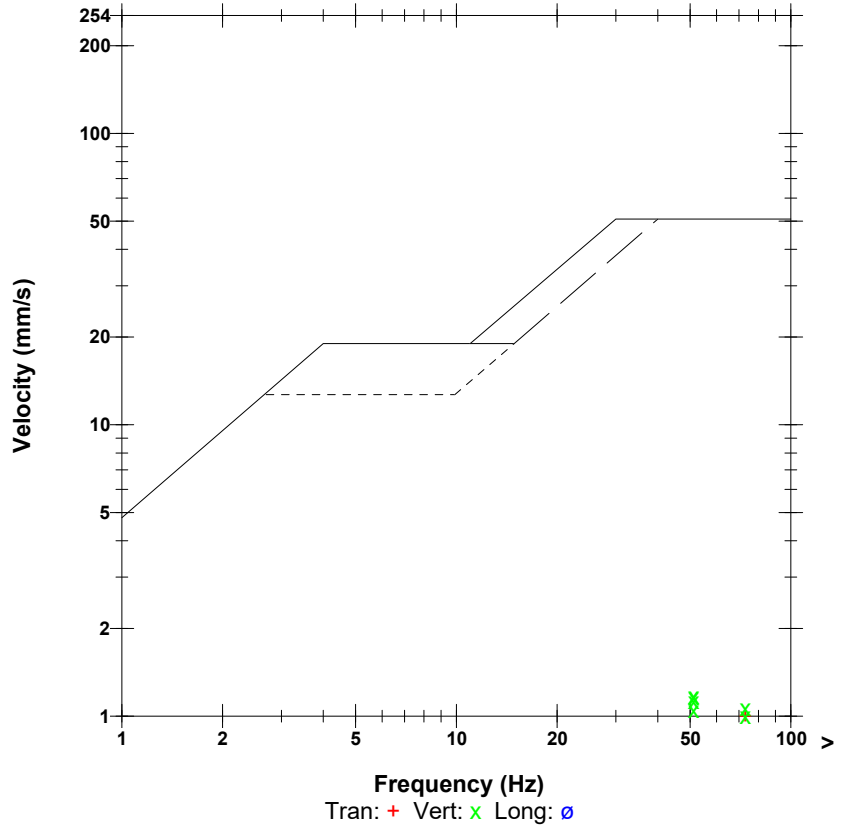

Date/Time Tran at 09:16:36 March 5, 2021
Trigger Source Geo: 0.300 mm/s
Range Geo: 31.75 mm/s
Record Time 10.0 sec at 1024 sps

Notes

Location:
 Client:
 User Name: Monitor 1
 General:

	Tran	Vert	Long	
PPV	1.000	1.175	0.873	mm/s
ZC Freq	73	51	73	Hz
Time (Rel. to Trig)	3.032	3.013	3.089	sec
Peak Acceleration	0.055	0.061	0.040	g
Peak Displacement	0.002	0.003	0.002	mm
Sensor Check	Passed	Passed	Passed	
Frequency	7.4	7.6	7.2	Hz
Overswing Ratio	3.6	3.4	3.9	

Peak Vector Sum 1.300 mm/s at 3.025 sec

USBM RI8507 And OSMRE

Time Scale: 0.50 sec/div **Amplitude Scale:** Geo: 0.500 mm/s/div
Trigger =

Sensor Check